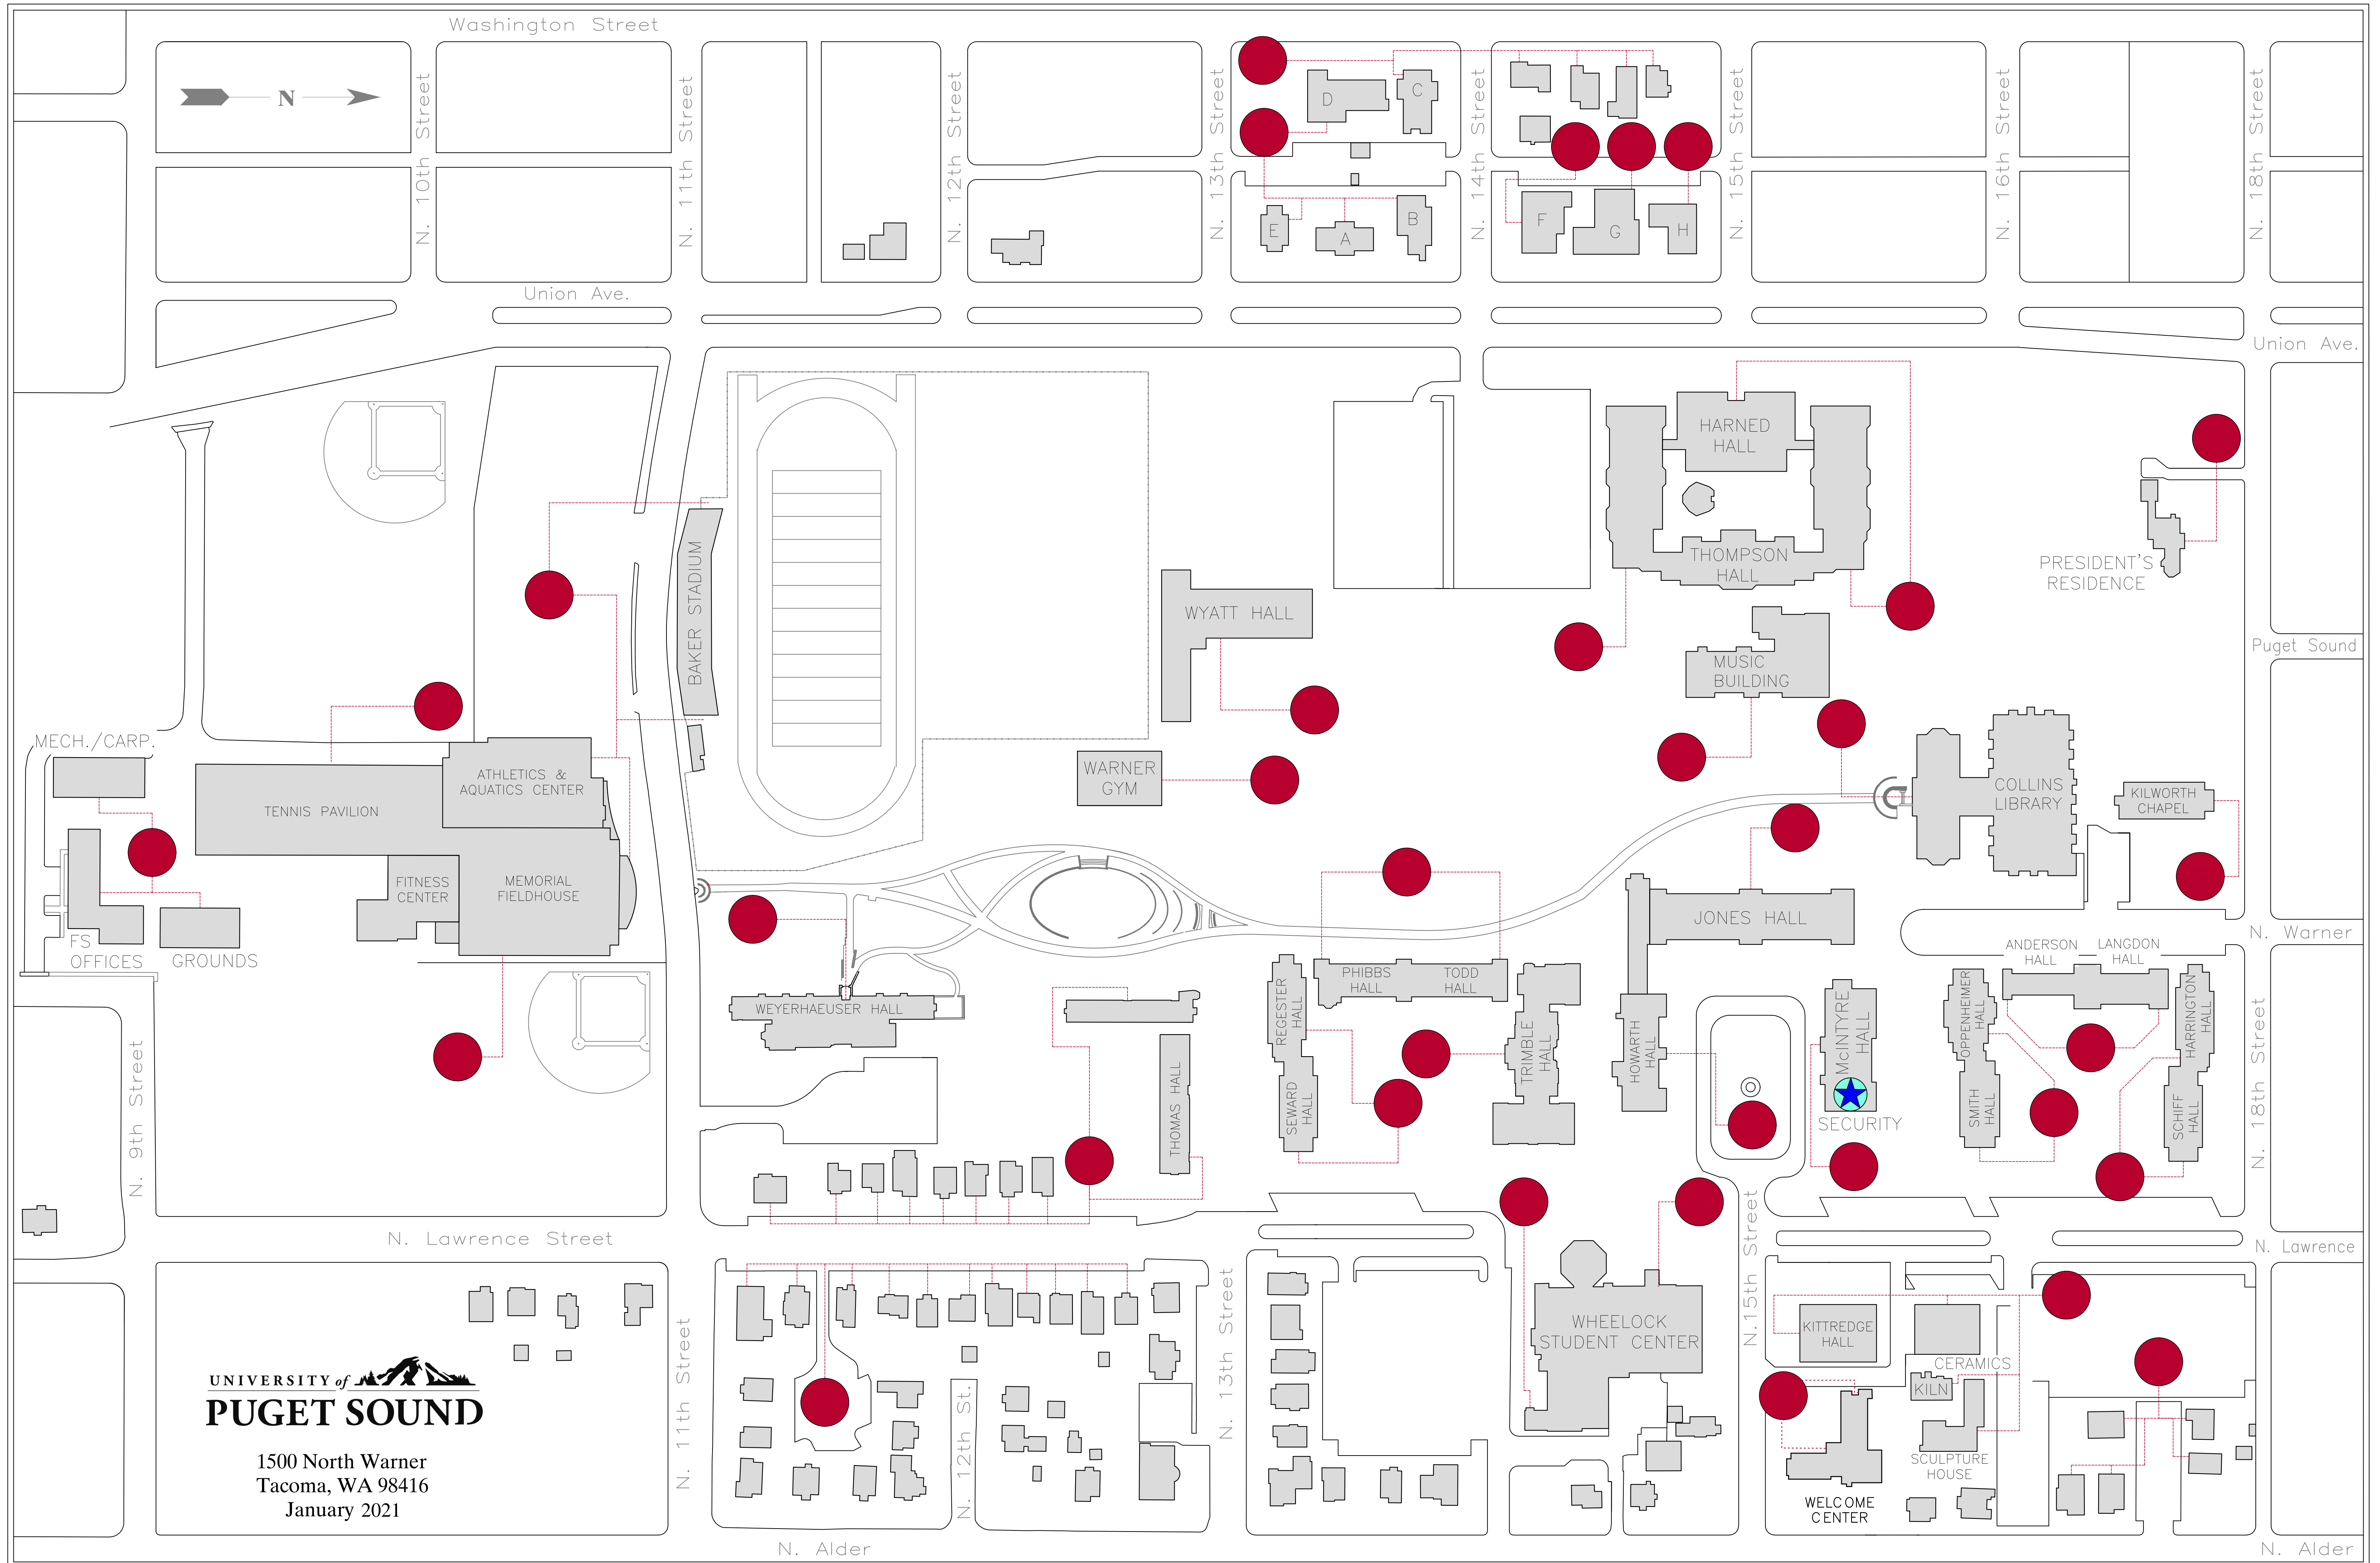

Students, faculty or staff who occupy university houses should gather outside of their main entrance at least 30 feet away from the house.

EMERGENCY GATHERING AREA PLAN

1500 North Warner
Tacoma, WA 98416
January 2021